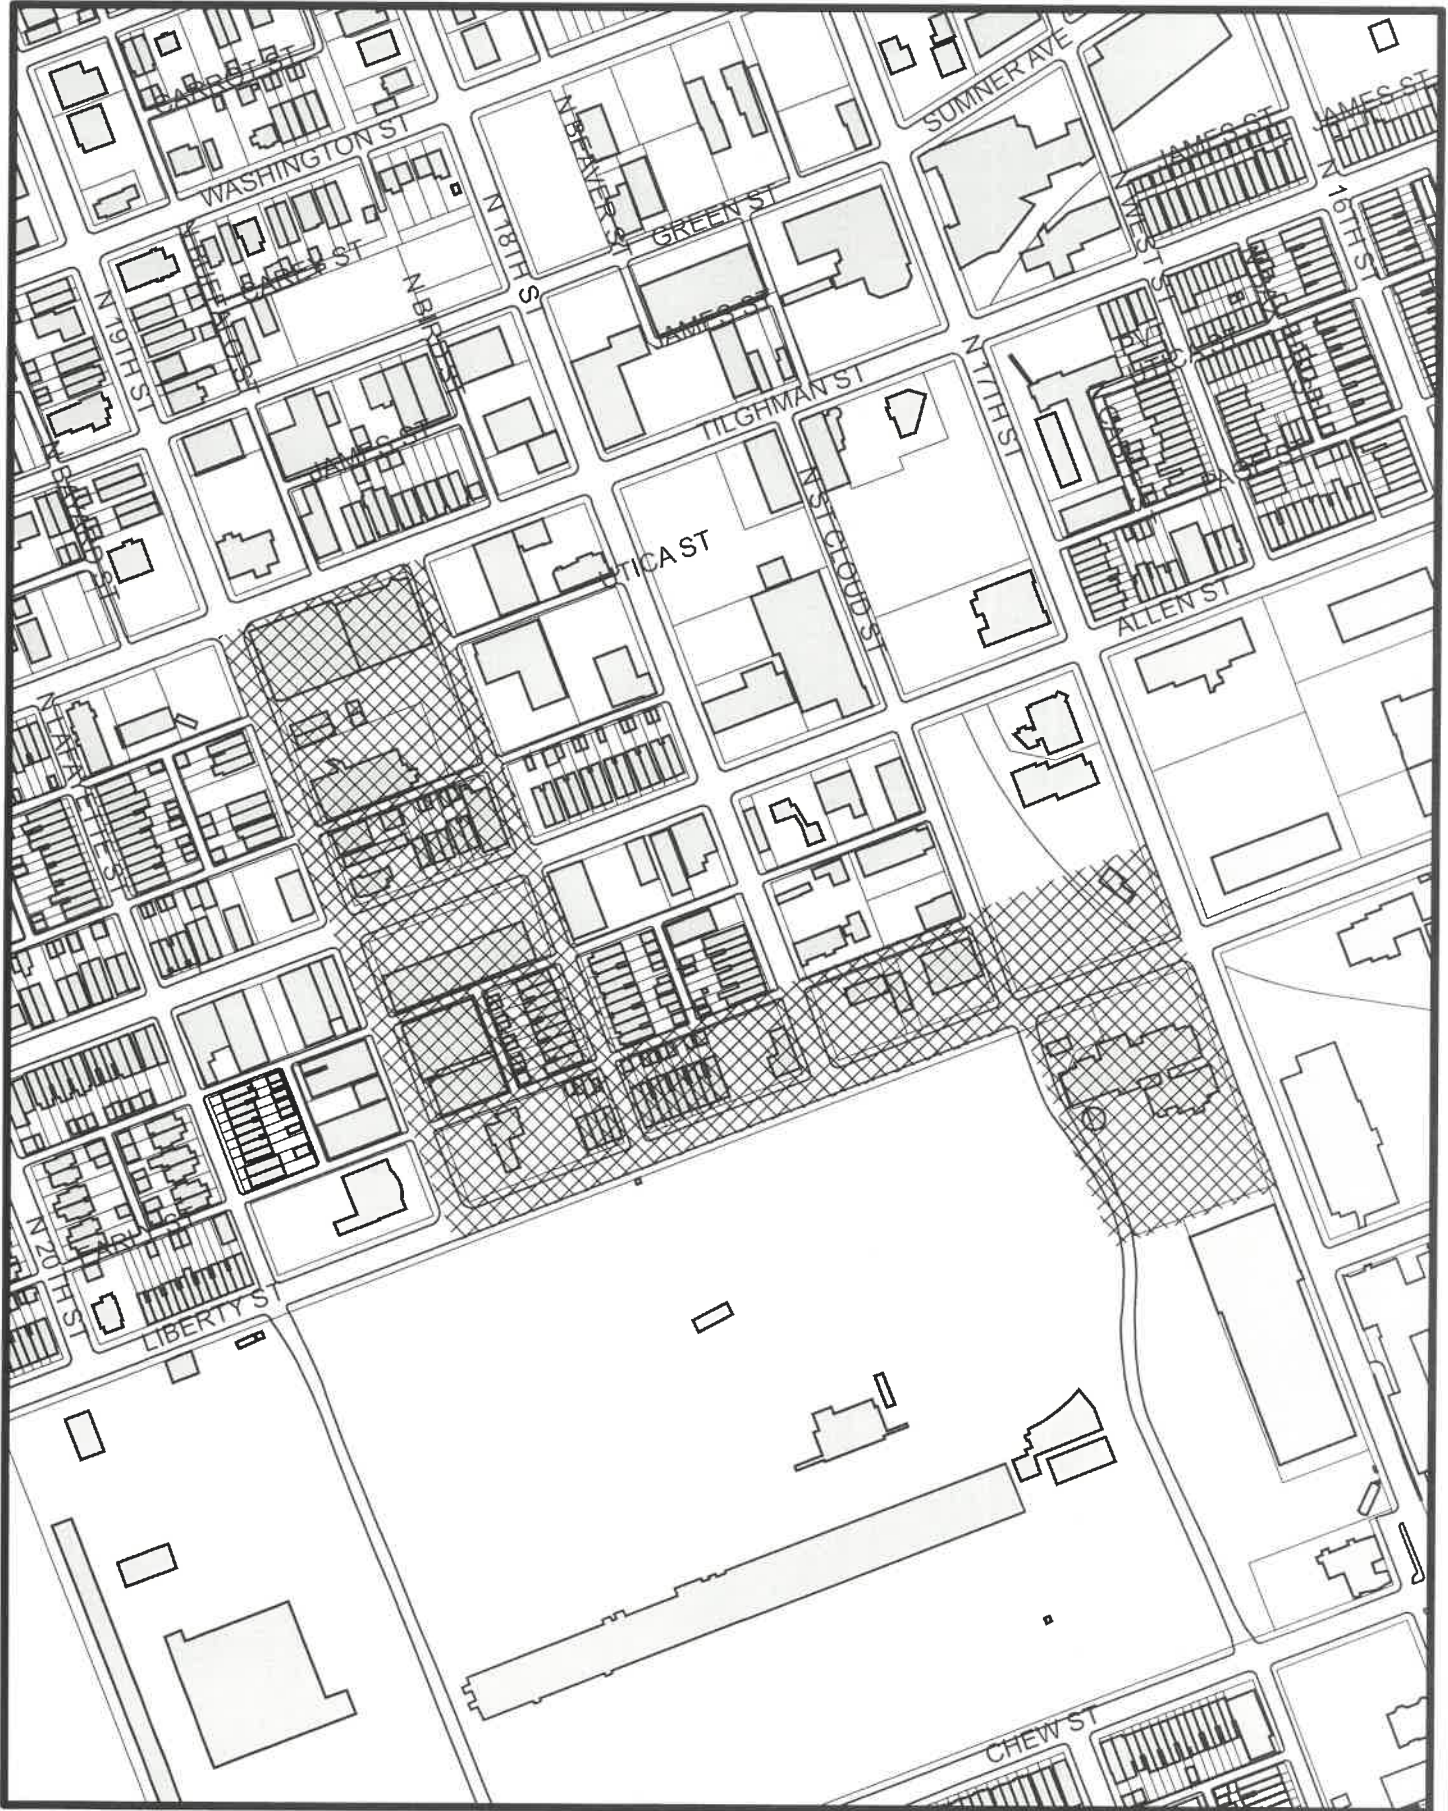

# CITY OF ALLENTOWN

Map Date:  
November 27, 2019

## Proposed Area for New Ordinance

SCALE:  
1" = 300'