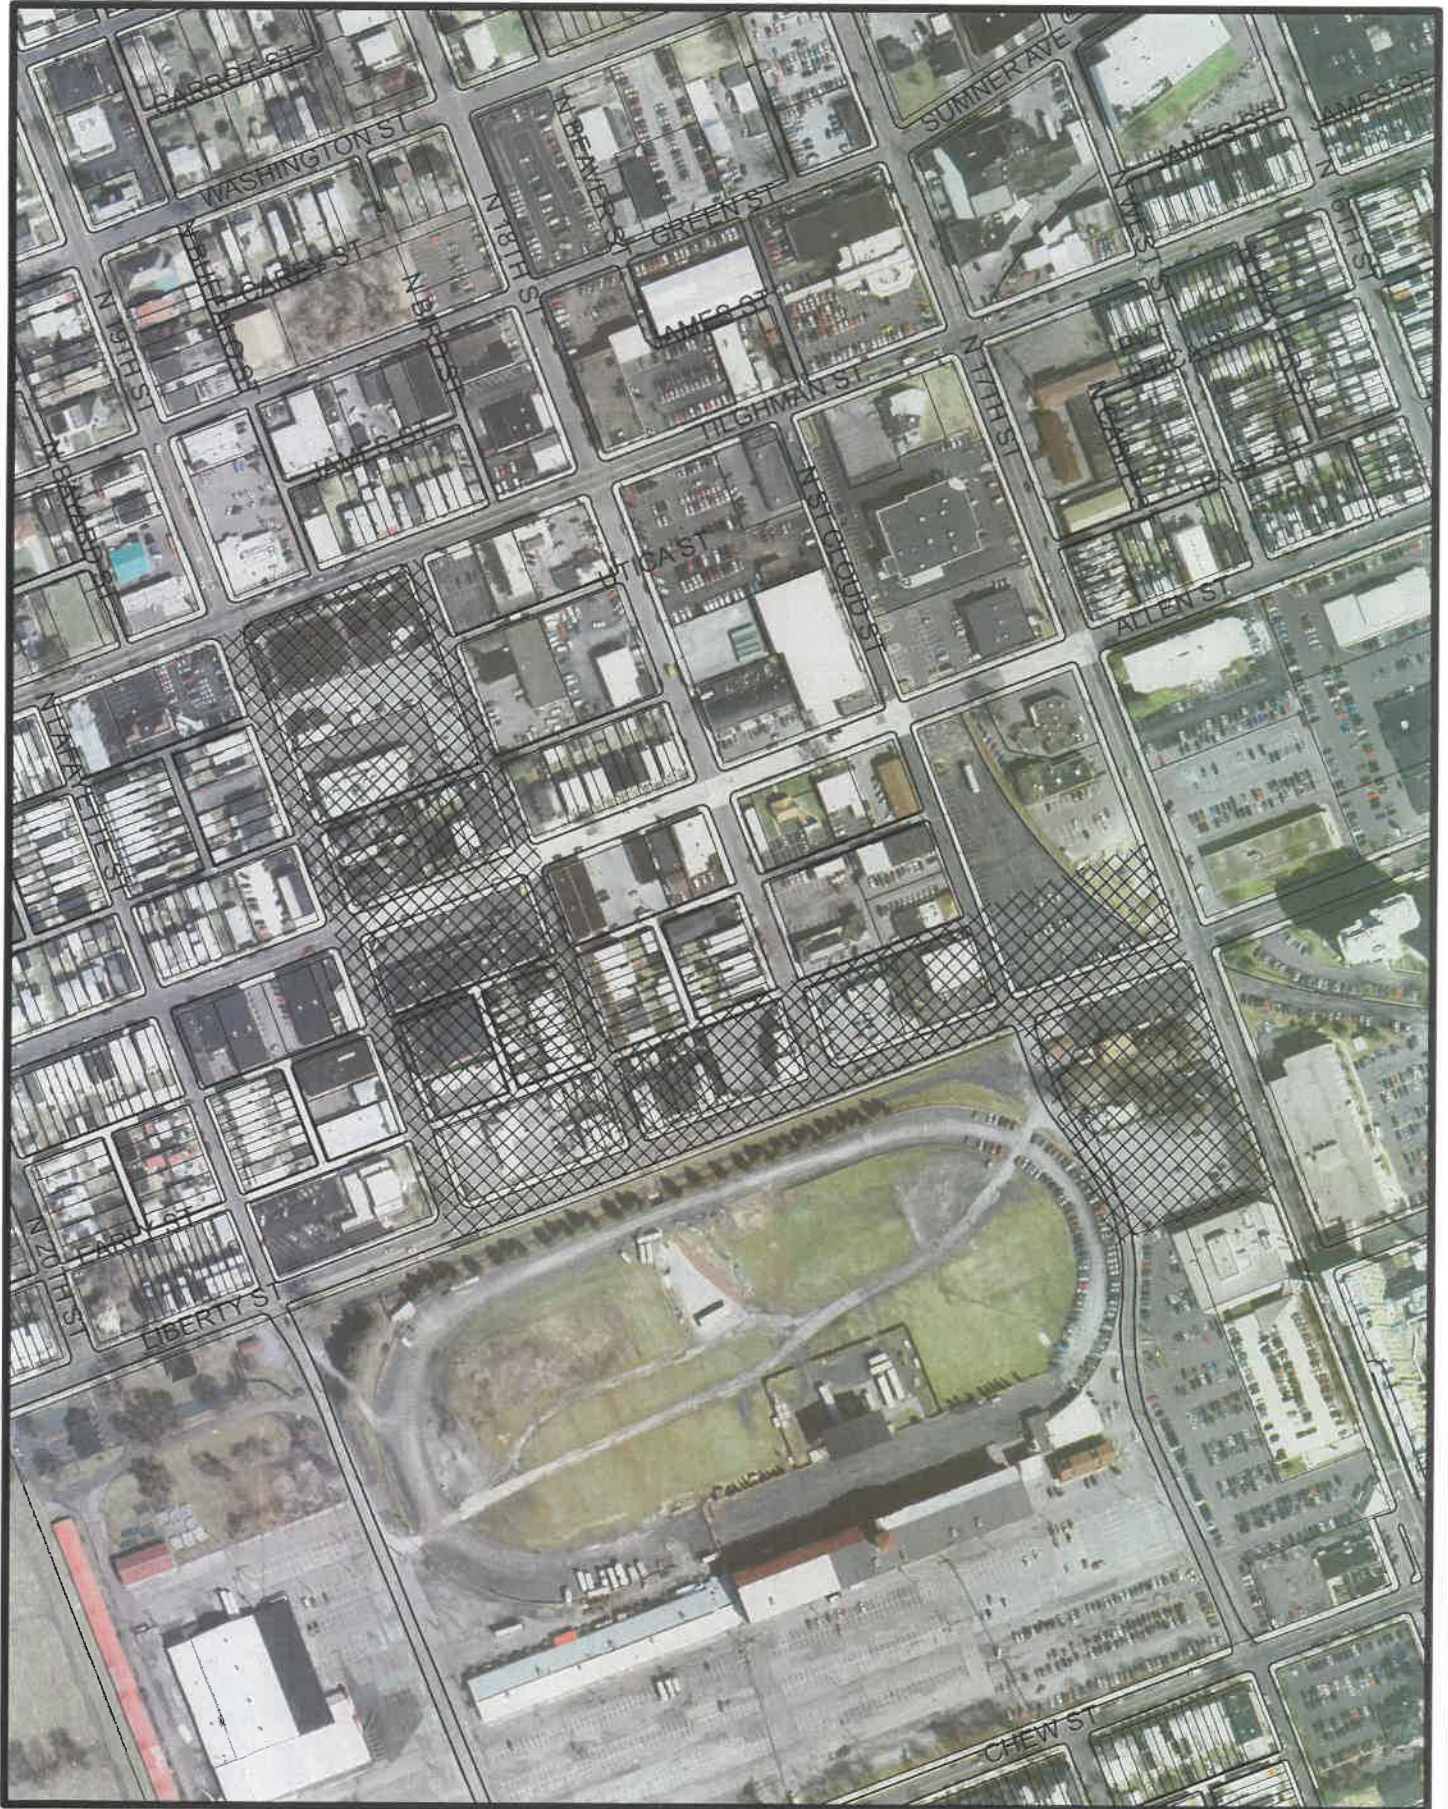

# CITY OF ALLENTOWN

Map Date:  
November 27, 2019

## Proposed Area for New Ordinance

SCALE:  
1" = 300'