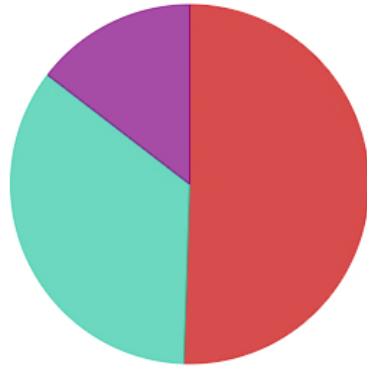

Which of the following statements do you most agree with?

Column Bar Pie Map

- Two times a week trash collection is necessary, and I do not want it to change.
- One time a week trash collection would be fine, only if it meant a cost savings compared to twice per week.
- One time a week trash collection is fine. I do not need two trash collections every week.

Answers	Count	Percentage
Two times a week trash collection is necessary, and I do not want it to change.	246	50%
One time a week trash collection would be fine, only if it meant a cost savings compared to twice per week.	170	34.55%
One time a week trash collection is fine. I do not need two trash collections every week.	71	14.43%

Answered: 487 Skipped: 5