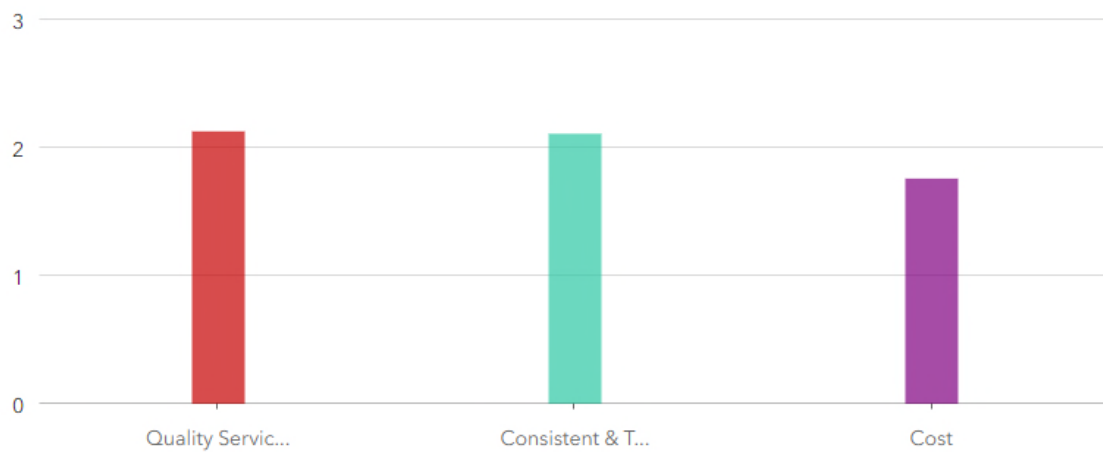

Which Allentown zip code do you live in?

Column Bar Pie Map

[Hide table](#)

Empty categories [Sort](#)

Answers	Count	Percentage
18104	492	100%

Answered: 492 Skipped: 0

We understand that Quality Service, Cost, and Consistent & Timely Collection are important. Plea...

Column Bar

Rank	Answers	1	2	3	Average score
1	Quality Service	26.02% 127	60.86% 297	13.11% 64	2.13
2	Consistent & Timely Collection	48.36% 236	14.34% 70	37.3% 182	2.11
3	Cost	25.61% 125	24.8% 121	49.59% 242	1.76