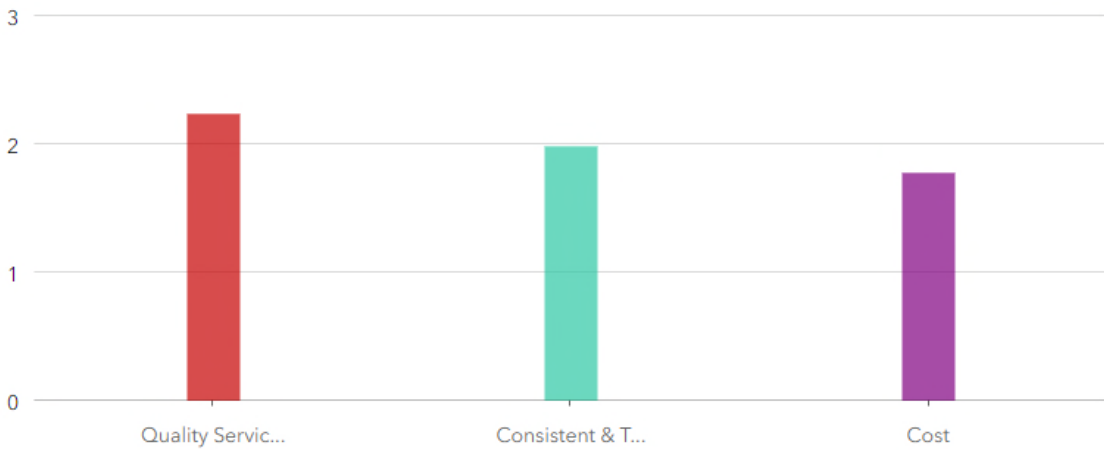

Which Allentown zip code do you live in?

Column Bar Pie Map

[Hide table](#)

Empty categories ↕ Sort

Answers	Count	Percentage
18102	331	100%

Answered: 331 Skipped: 0

We understand that Quality Service, Cost, and Consistent & Timely Collection are important. Plea...

Column Bar

Rank	Answers	1	2	3	Average score
1	Quality Service	33.33% 108	57.1% 185	9.57% 31	2.24
2	Consistent & Timely Collection	42.59% 138	13.27% 43	44.14% 143	1.98
3	Cost	24.07% 78	29.63% 96	46.3% 150	1.78