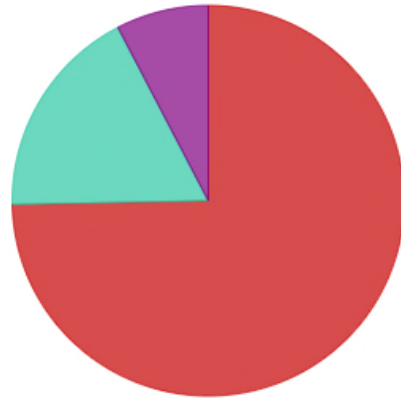

Which of the following statements do you most agree with?

Column Bar Pie Map

- Two times a week trash collection is necessary, and I do not want it to change.
- One time a week trash collection would be fine, only if it meant a cost savings compared to twice per week.
- One time a week trash collection is fine. I do not need two trash collections every week.

Answers	Count	Percentage
Two times a week trash collection is necessary, and I do not want it to change.	245	74.02%
One time a week trash collection would be fine, only if it meant a cost savings compared to twice per week.	58	17.52%
One time a week trash collection is fine. I do not need two trash collections every week.	25	7.55%

Answered: 328 Skipped: 3