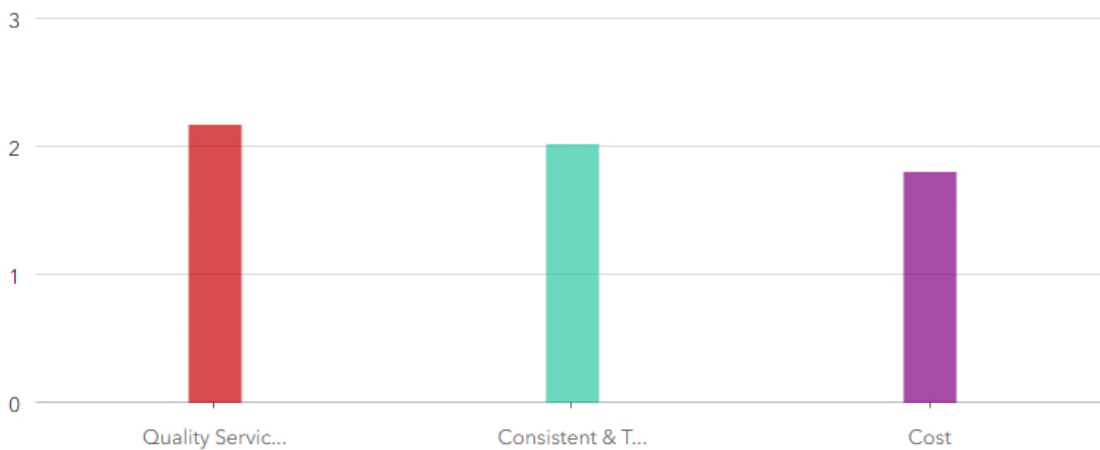

Which Allentown zip code do you live in?

Column Bar Pie Map

[Hide table](#)

Empty categories [Sort](#)

Answers	Count	Percentage
18103	333	100%

Answered: 333 Skipped: 0

We understand that Quality Service, Cost, and Consistent & Timely Collection are important. Plea...

Column Bar

Rank	Answers	1	2	3	Average score
1	Quality Service	27.86% 90	61.61% 199	10.53% 34	2.17
2	Consistent & Timely Collection	46.75% 151	8.67% 28	44.58% 144	2.02
3	Cost	25.39% 82	29.72% 96	44.89% 145	1.80