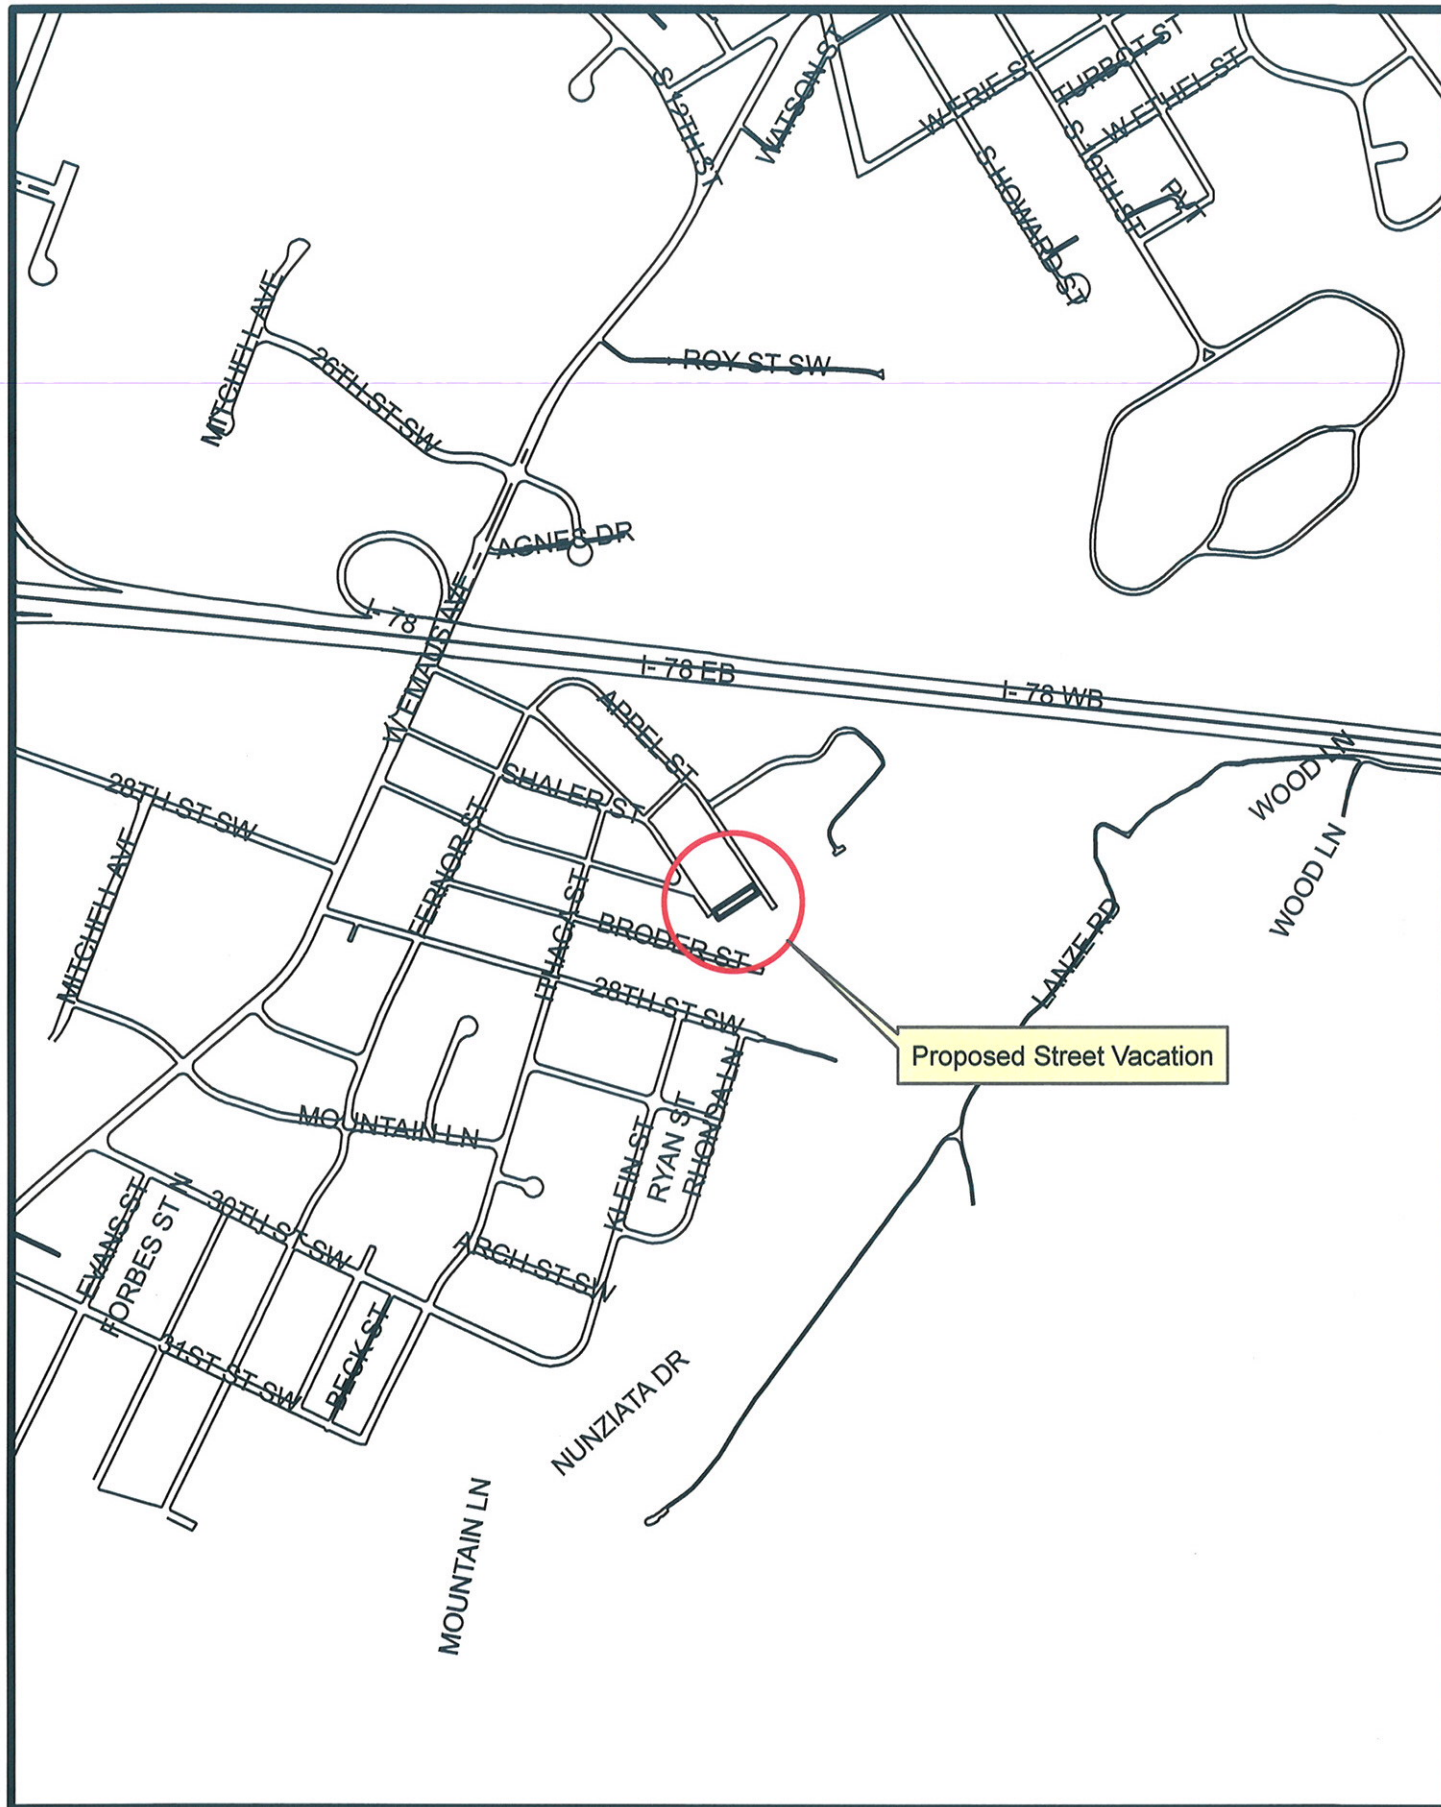

CITY OF ALLENTOWN

Proposed Street Vacation

Proposed Street Vacation:  
Klein St. @ Appel St. to 26th St. SW

SCALE:  
1" = 800'

CITY OF ALLENTOWN

Proposed Street Vacation:  
Klein St. @ Appel St. to 26th St. SW

SCALE:  
1" = 100'

# CITY OF ALLENTOWN

Proposed Street Vacation:  
Klein St. @ Appel St. to 26th St. SW

SCALE:  
1" = 100'