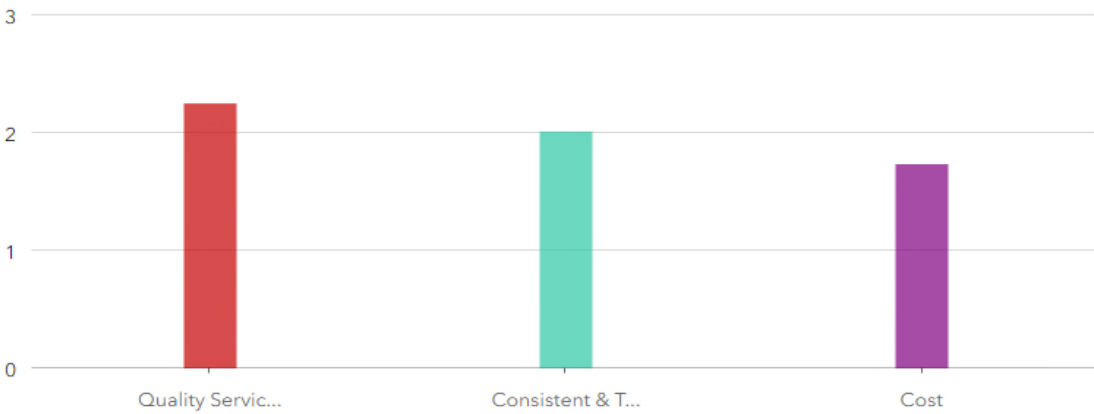

Which Allentown zip code do you live in?

Column Bar Pie Map

[Hide table](#)

Empty categories [↑↓ Sort](#)

Answers	Count	Percentage
18109	159	100%

Answered: 159 Skipped: 0

We understand that Quality Service, Cost, and Consistent & Timely Collection are important. Plea...

Column Bar

Rank	Answers	1	2	3	Average score
1	Quality Service	33.55% 52	58.06% 90	8.39% 13	2.25
2	Consistent & Timely Collection	45.16% 70	10.97% 17	43.87% 68	2.01
3	Cost	21.29% 33	30.97% 48	47.74% 74	1.74