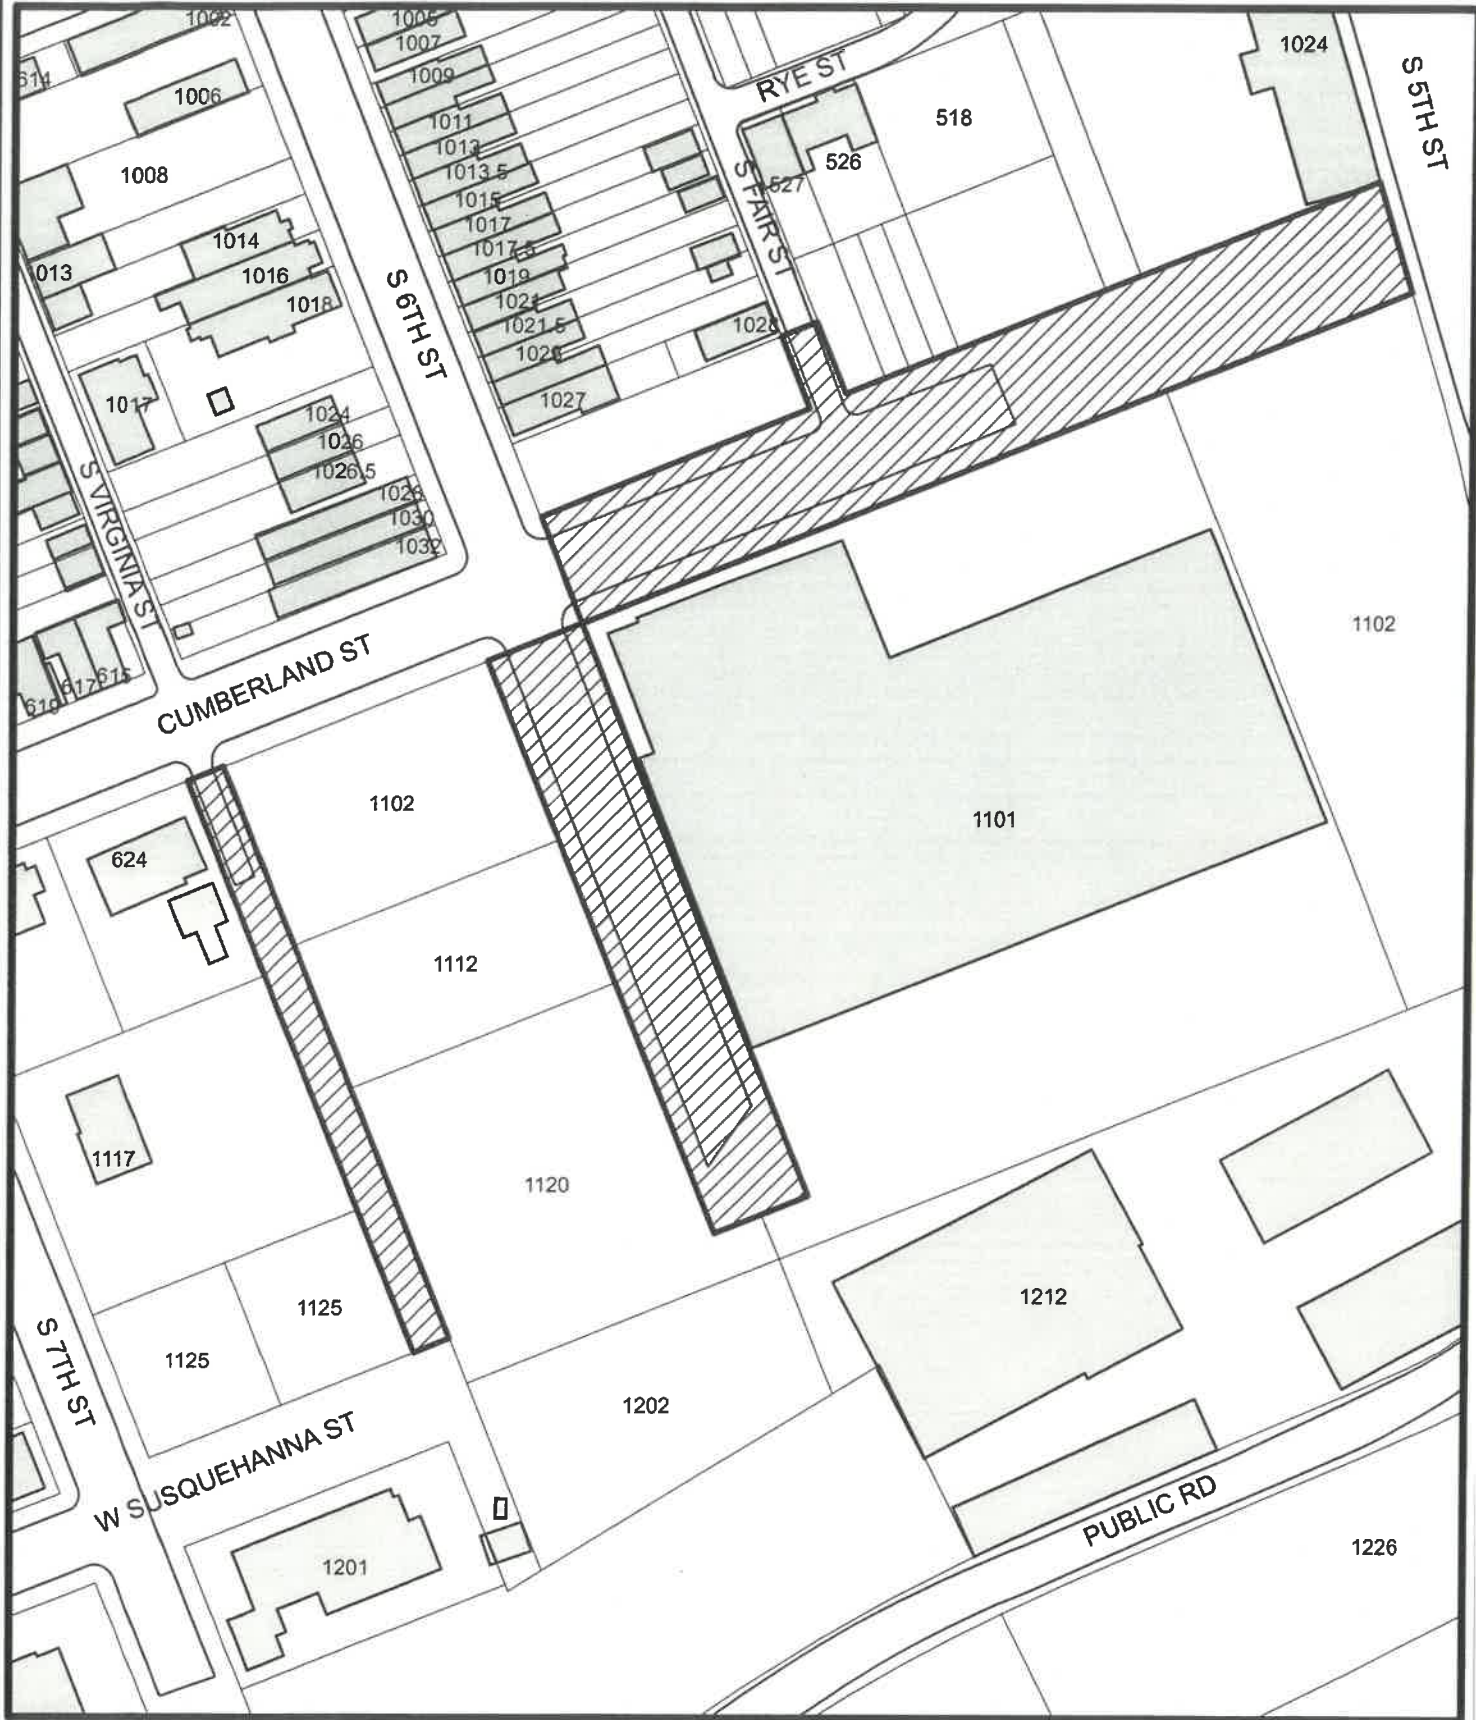

CITY OF ALLENTOWN

Proposed Street Vacation

Cumberland St. from S. 6th St. to S 5th St.

S. Virginia St. from Cumberland St. to Susquehanna St.

S. 6th St. from Cumberland St. to Susquehanna St.

S. Fair St. from Cumberland St. North to the North Property Line of 1029 S. 6th St.

SCALE:  
1" = 100'

CITY OF ALLENTOWN

Proposed Street Vacation

Cumberland St. from S. 6th St. to S 5th St.

S. Virginia St. from Cumberland St. to Susquehanna St.

S. 6th St. from Cumberland St. to Susquehanna St.

S. Fair St. from Cumberland St. North to the North Property Line of 1029 S. 6th St.

SCALE:  
1" = 100'

Google Maps 601 E Cumberland St

Allentown, Pennsylvania

Google

Street View - Jul 2019

Google

Image capture: Jul 2019 © 2022 Google

RVIEW

CUMBERLAND ST.  
LOOKING EAST

Google Maps 1101 S 6th St

Allentown, Pennsylvania

Google

Street View - May 2008

Image capture: May 2008 © 2022 Google

RVIEW